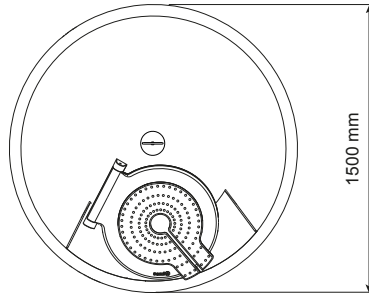

SemiQ 1,5

SemiQ 3,0

SemiQ 5,0

Cover types

Standard lid

Double standard lid

Security drum

Inlet openings