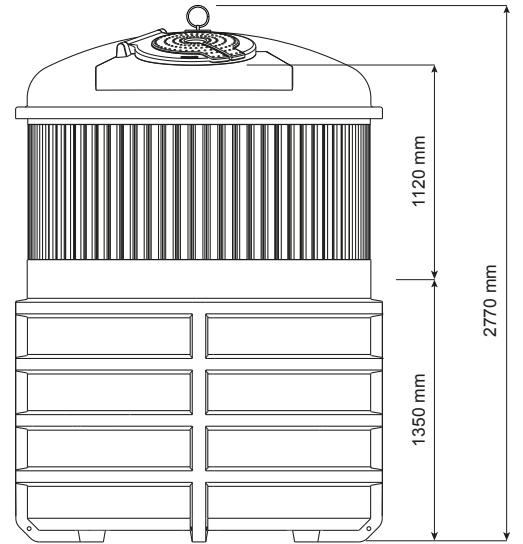

SemiQ 1,5

SemiQ 3,0

SemiQ 5,0

Cover types

Standard lid

Double standard lid

Security drum

Inlet openings