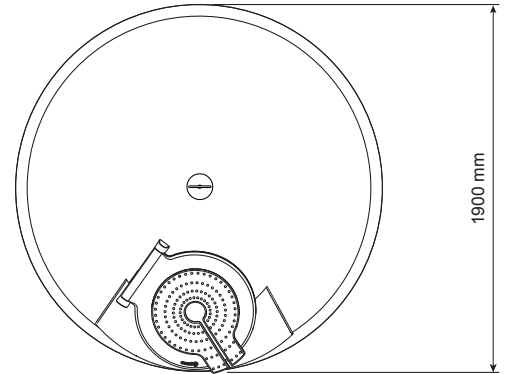

SemiQ 1,5

SemiQ 3,0

SemiQ 5,0

Cover types

Standard lid

Double standard lid

Security drum

Inlet openings