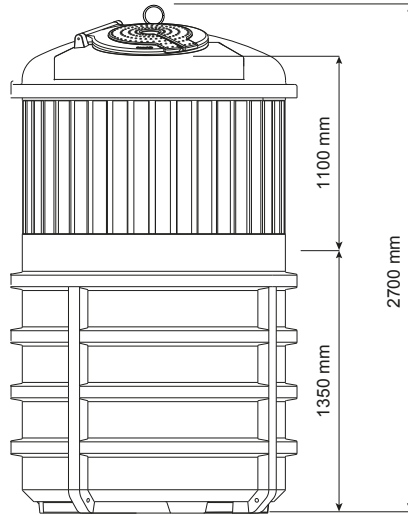

SemiQ 1,5

SemiQ 3,0

SemiQ 5,0

Cover types

Standard lid

Double standard lid

Security drum

Inlet openings