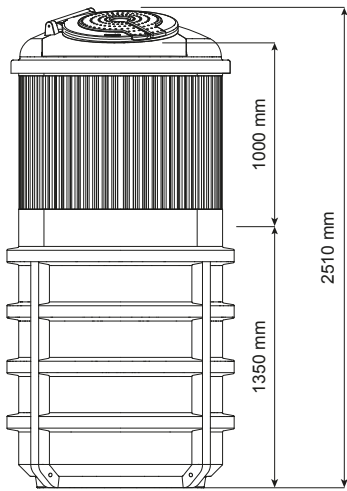

SemiQ 1,5

SemiQ 3,0

SemiQ 5,0

Cover types

Standard lid

Double standard lid

Security drum

Inlet openings